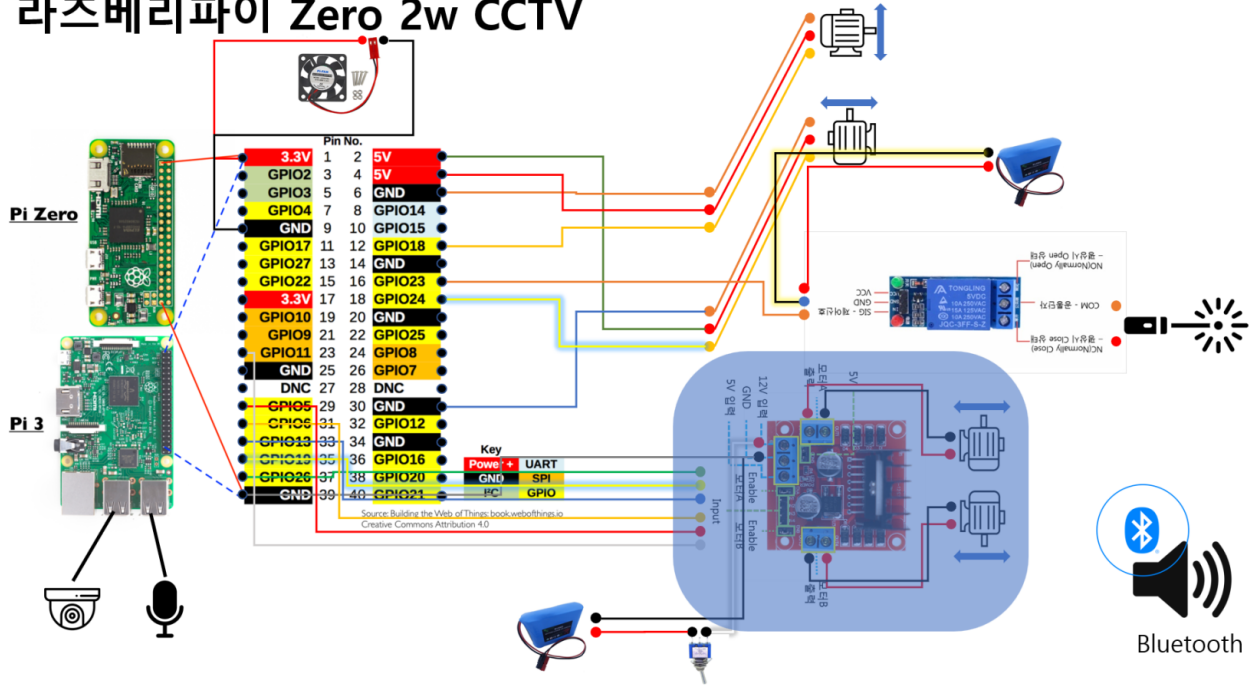

연결 구성도

라즈베리파이 Zero 2w CCTV

🔄Revision #1

★Created 2023-12-30 14:22:55 UTC by Hyeon Su Ryu

✎Updated 2023-12-30 14:23:52 UTC by Hyeon Su Ryu